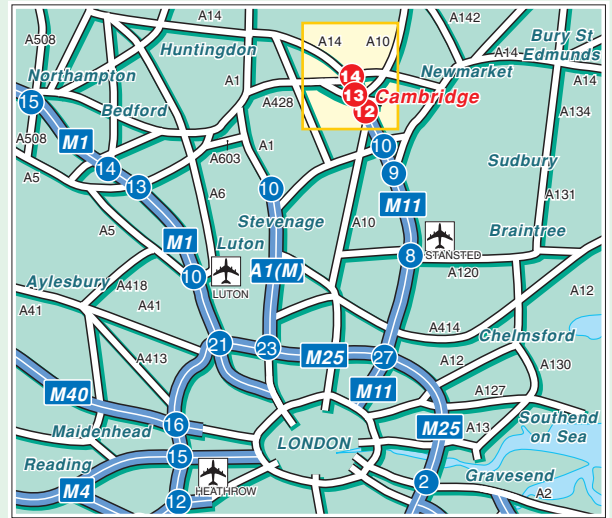

Domino UK Ltd

Trafalgar Way, Bar Hill, Cambridge CB23 8TU

Tel: +44 (0)1954 782551 Fax: +44 (0)1954 782874
 enquiries@domino-uk.com
 www.@domino-uk.com

Public Transport

By Rail
 Cambridge Station
 Approximately 20 minutes by taxi.
 For information on train operators and times phone National Rail Enquiries on 0845 7484950

By Air
 London Stansted Airport
 Approximately 30 minutes drive.
 London Heathrow Airport
 Approximately 1 hour 30 minutes drive.
 London Gatwick Airports
 Approximately 1 hour 40 minutes drive.