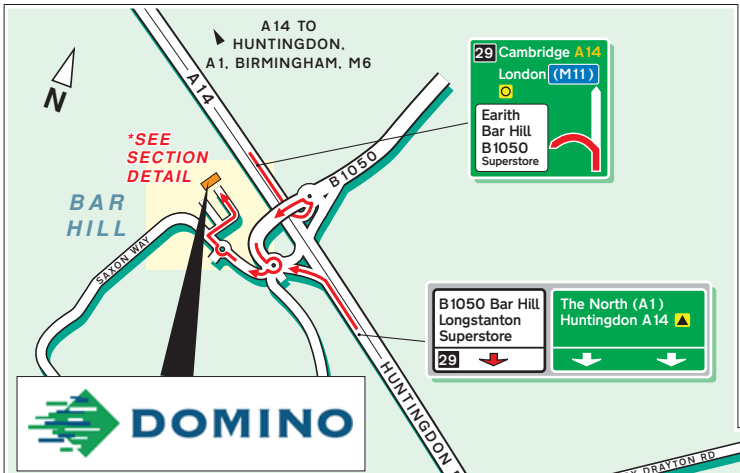

Domino UK Ltd

Trafalgar Way, Bar Hill, Cambridge CB23 8TU

Tel: +44 (0)1954 782551 Fax: +44 (0)1954 782874
 enquiries@domino-uk.com
 www.@domino-uk.com

Public Transport

By Rail
 Cambridge Station
 Approximately 20 minutes by taxi.
 For information on train operators and times phone National Rail Enquiries on 0845 7484950

By Air
 London Stansted Airport
 Approximately 30 minutes drive.
 London Heathrow Airport
 Approximately 1 hour 30 minutes drive.
 London Gatwick Airports
 Approximately 1 hour 40 minutes drive.