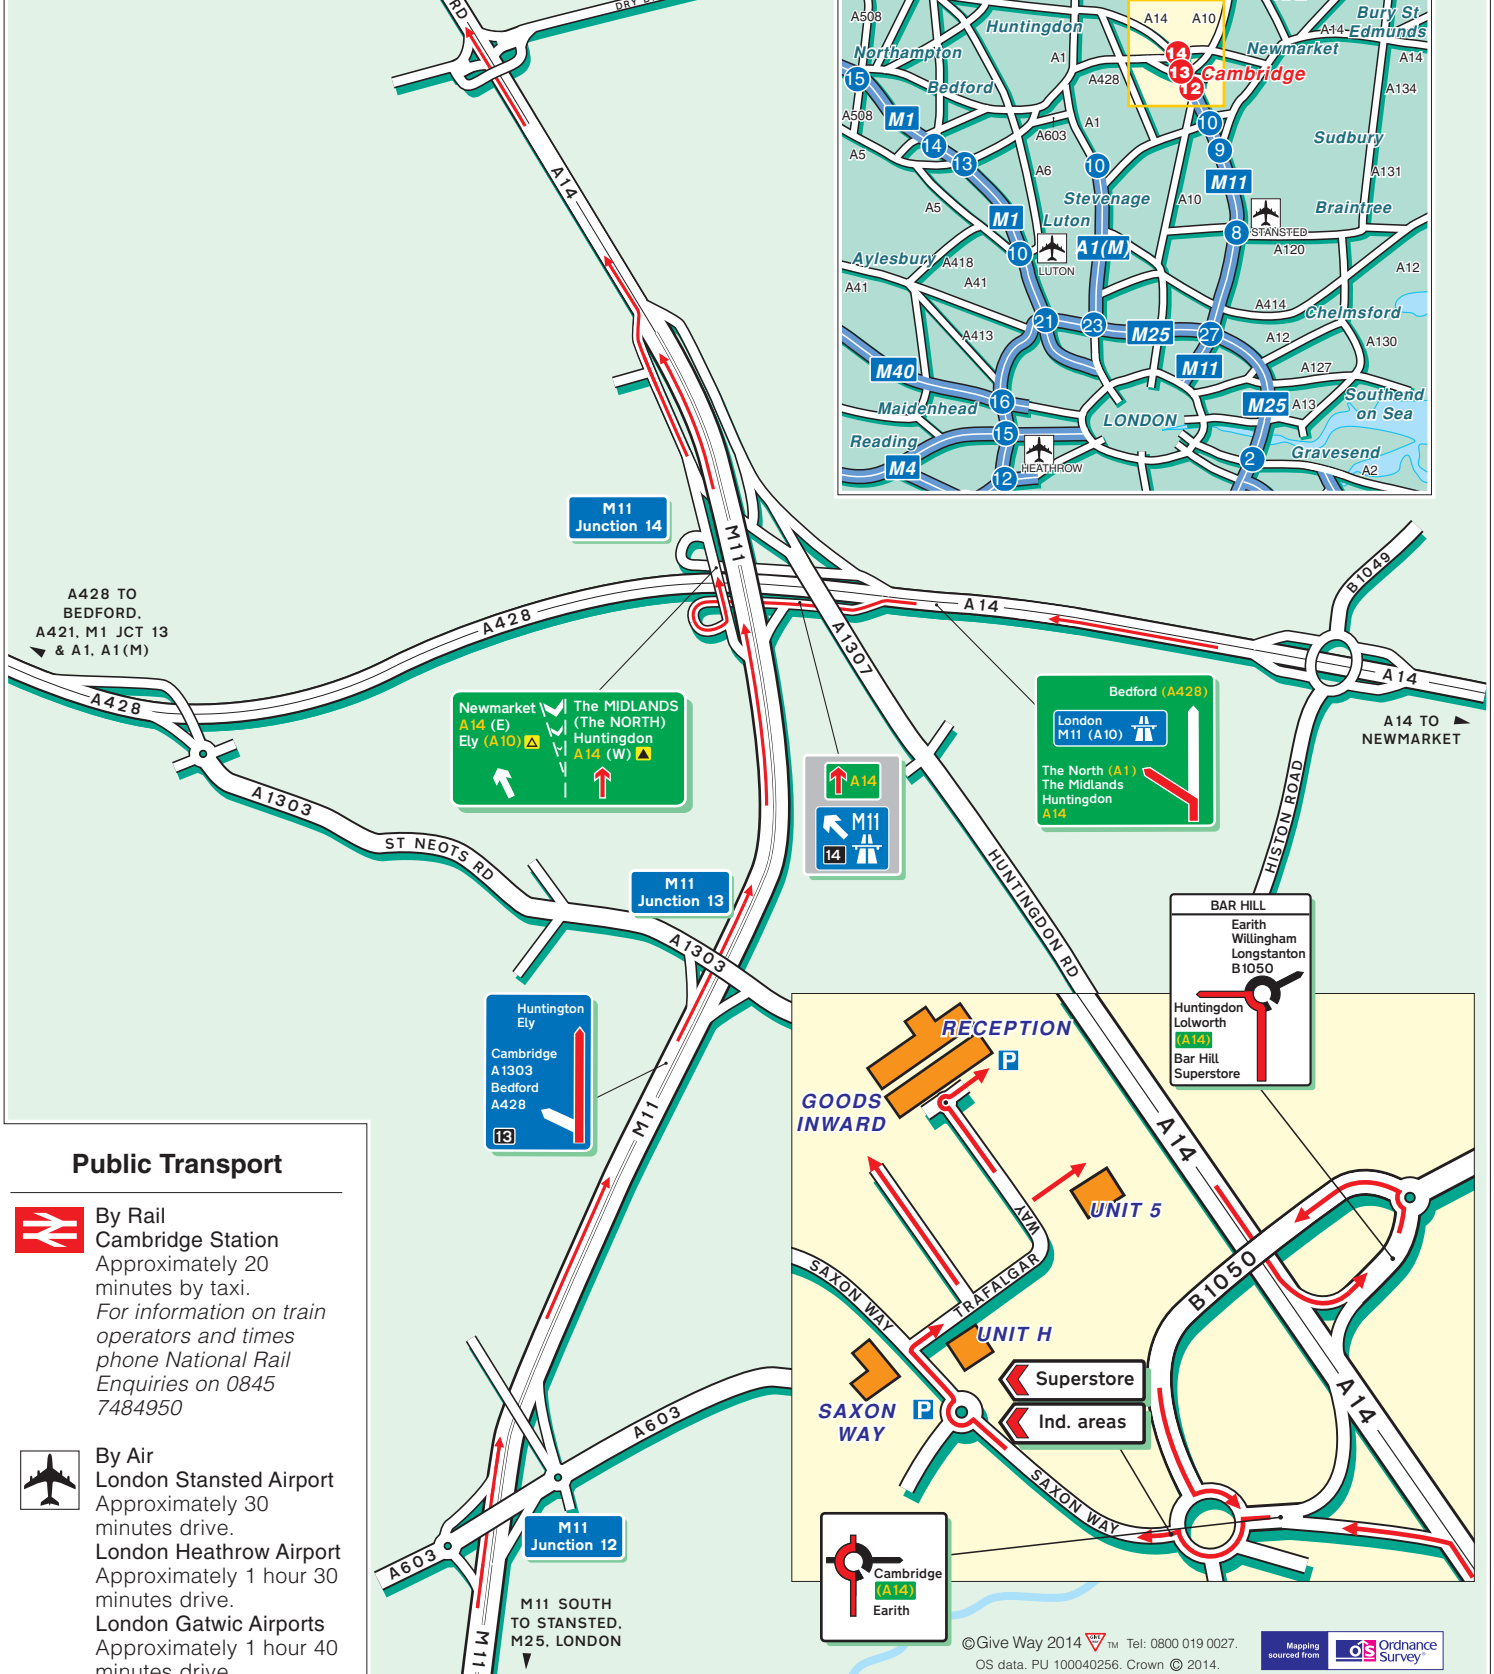

Domino UK Ltd

Trafalgar Way, Bar Hill, Cambridge CB23 8TU

Tel: +44 (0)1954 782551 Fax: +44 (0)1954 782874
 enquiries@domino-uk.com
 www.@domino-uk.com

Public Transport

By Rail
 Cambridge Station
 Approximately 20 minutes by taxi.
 For information on train operators and times phone National Rail Enquiries on 0845 7484950

By Air
 London Stansted Airport
 Approximately 30 minutes drive.
 London Heathrow Airport
 Approximately 1 hour 30 minutes drive.
 London Gatwick Airports
 Approximately 1 hour 40 minutes drive.